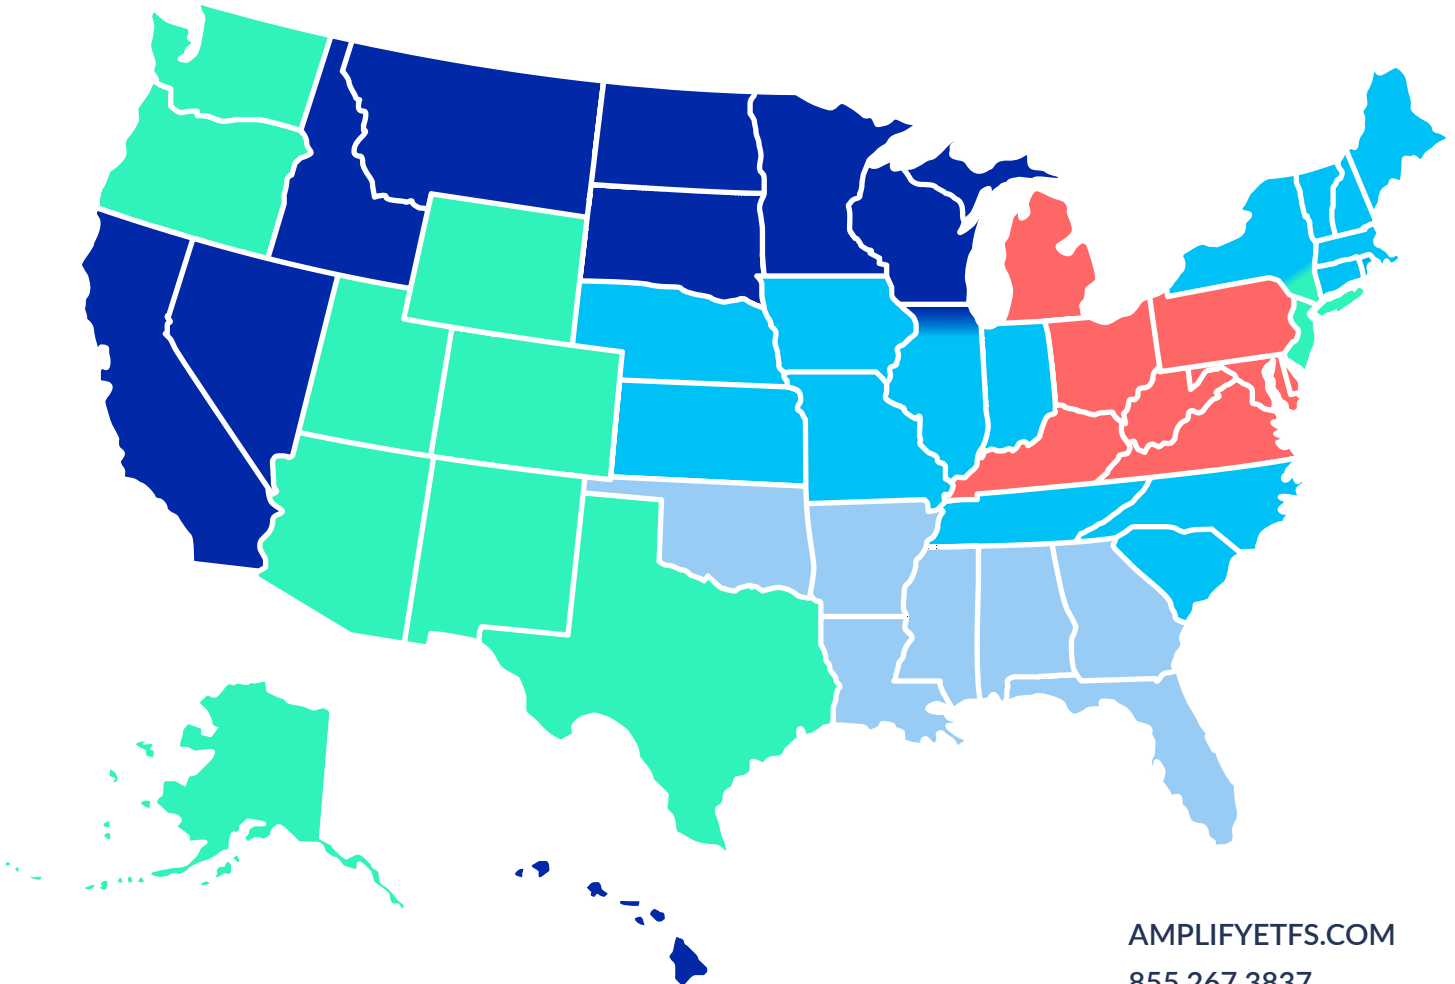

ETF SPECIALIST SALES TERRITORIES

Tom Aagaard

ETF Specialist
630.635.6851
taagaard@amplifyetfs.com

Trey Hancock

ETF Specialist
630.625.8226
thancock@amplifyetfs.com

Harold Janecek

ETF Specialist
630.625.8223
hjanecek@amplifyetfs.com

Phil Oster

ETF Specialist
630.625.8221
poster@amplifyetfs.com

Chris Walsh

ETF Specialist
630.635.6853
cwalsh@amplifyetfs.com

AMPLIFYETF.COM
855.267.3837
info@amplifyetfs.com